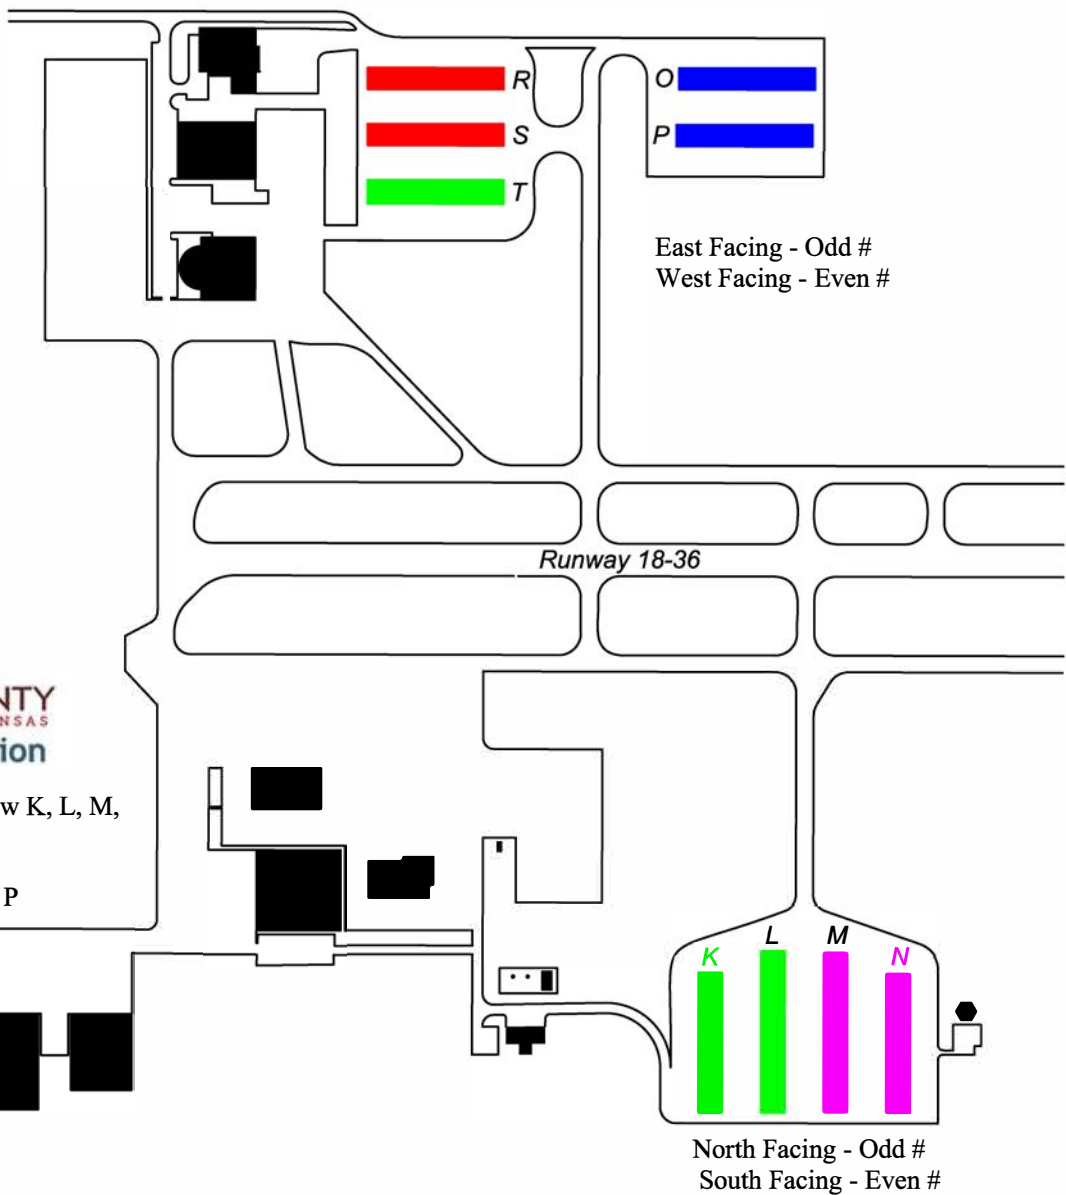

NORTH LOOP ROAD

South Facing - Odd #
North Facing - Even #

T-HANGAR MAP

Regular Size Hangars: Row A, D & E

Large Size Hangars: Row B & C

AERO
PLAZA

159th STREET

81

B

A

East Facing - Odd #
West Facing - Even #

CLOSED RUNWAY

RUNWAY 4-22

JOHNSON COUNTY EXECUTIVE AIRPORT

T-HANGAR MAP

JOHNSON COUNTY
KANSAS
Airport Commission

Regular Hangars: Row K, L, M,
N, O, R, S & T

Large Hangars: Row P

East Facing - Odd #
West Facing - Even #

North Facing - Odd #
South Facing - Even #