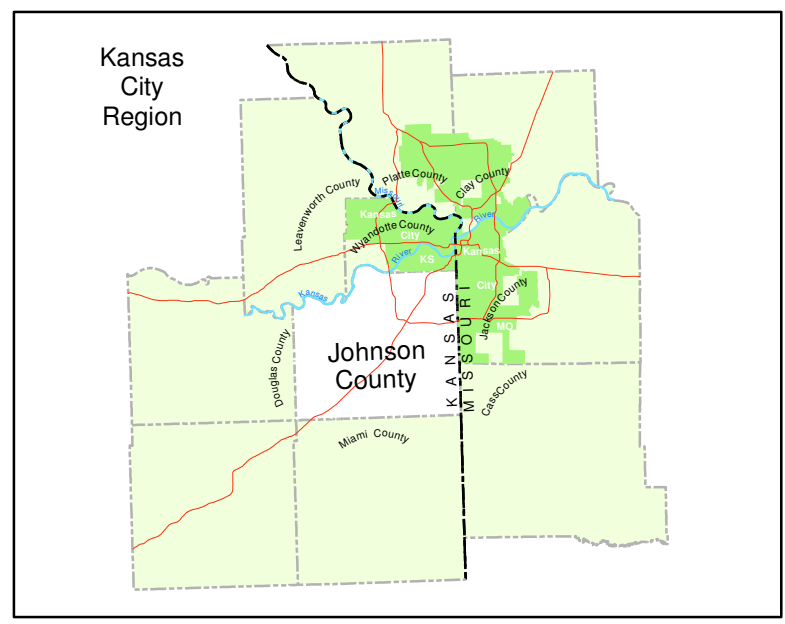

# Johnson County, Kansas County Bike Racks

**Legend**

- Bike Rack available
- - - Bike Routes

Map #	Building	Address
1	Antioch Library	8700 Shawnee Mission Parkway
2	Blue Valley Library	9000 W. 151st Street
3	Cedar-Roe Library	5120 Cedar
4	Central Resources Library	9875 W. 87th St.
5	Corinth Library	8100 Mission Road
6	De Soto Library	33145 W 83rd Street
7	Edgerton Library	319-321 E. Nelson Street
8	Gardner Library	137 E Shawnee
9	Lackman Library	15345 W. 87th Pkwy
10	Leawood Pioneer Library	4700 Town Center Drive
11	Oak Park Library	9500 Bluejacket
12	Shawnee Library	13811 Johnson Dr.
13	Spring Hill Library	109 S. Webster
14	Library Supplemental Support Bldg	6235 Slater
15	Health and Human Services Building	11875 S. Sunset
16	HS MultiService Center - North Central	12425 W. 87th Street Pkwy
17	Developmental Support Offices and Workshop	10501 Lackman Road
18	Juvenile Detention Center	915 W. Spruce
19	Mental Health Center - Community Support Services	6440 Nieman Road
20	Mental Health Center - Olathe	1125 W. Spruce
21	Mental Health Center, Dept. of Health & Environment, DMV	6000 Lamar Ave
22	Olathe Central Booking/Adult Detention Center	101 N. Kansas Ave
23	Courthouse	100 S. Kansas
24	County Communications Center	11880 Sunset Drive
25	Fred Allenbrand Criminal Justice Complex	27745 W. 159th Street
26	Sunset Office Building	11811 South Sunset Drive
27	Museum	6305 Lackman Road

For more detailed bike routes visit:  
<http://maps.jocogov.org/ims/?ls=wg&bm=3>