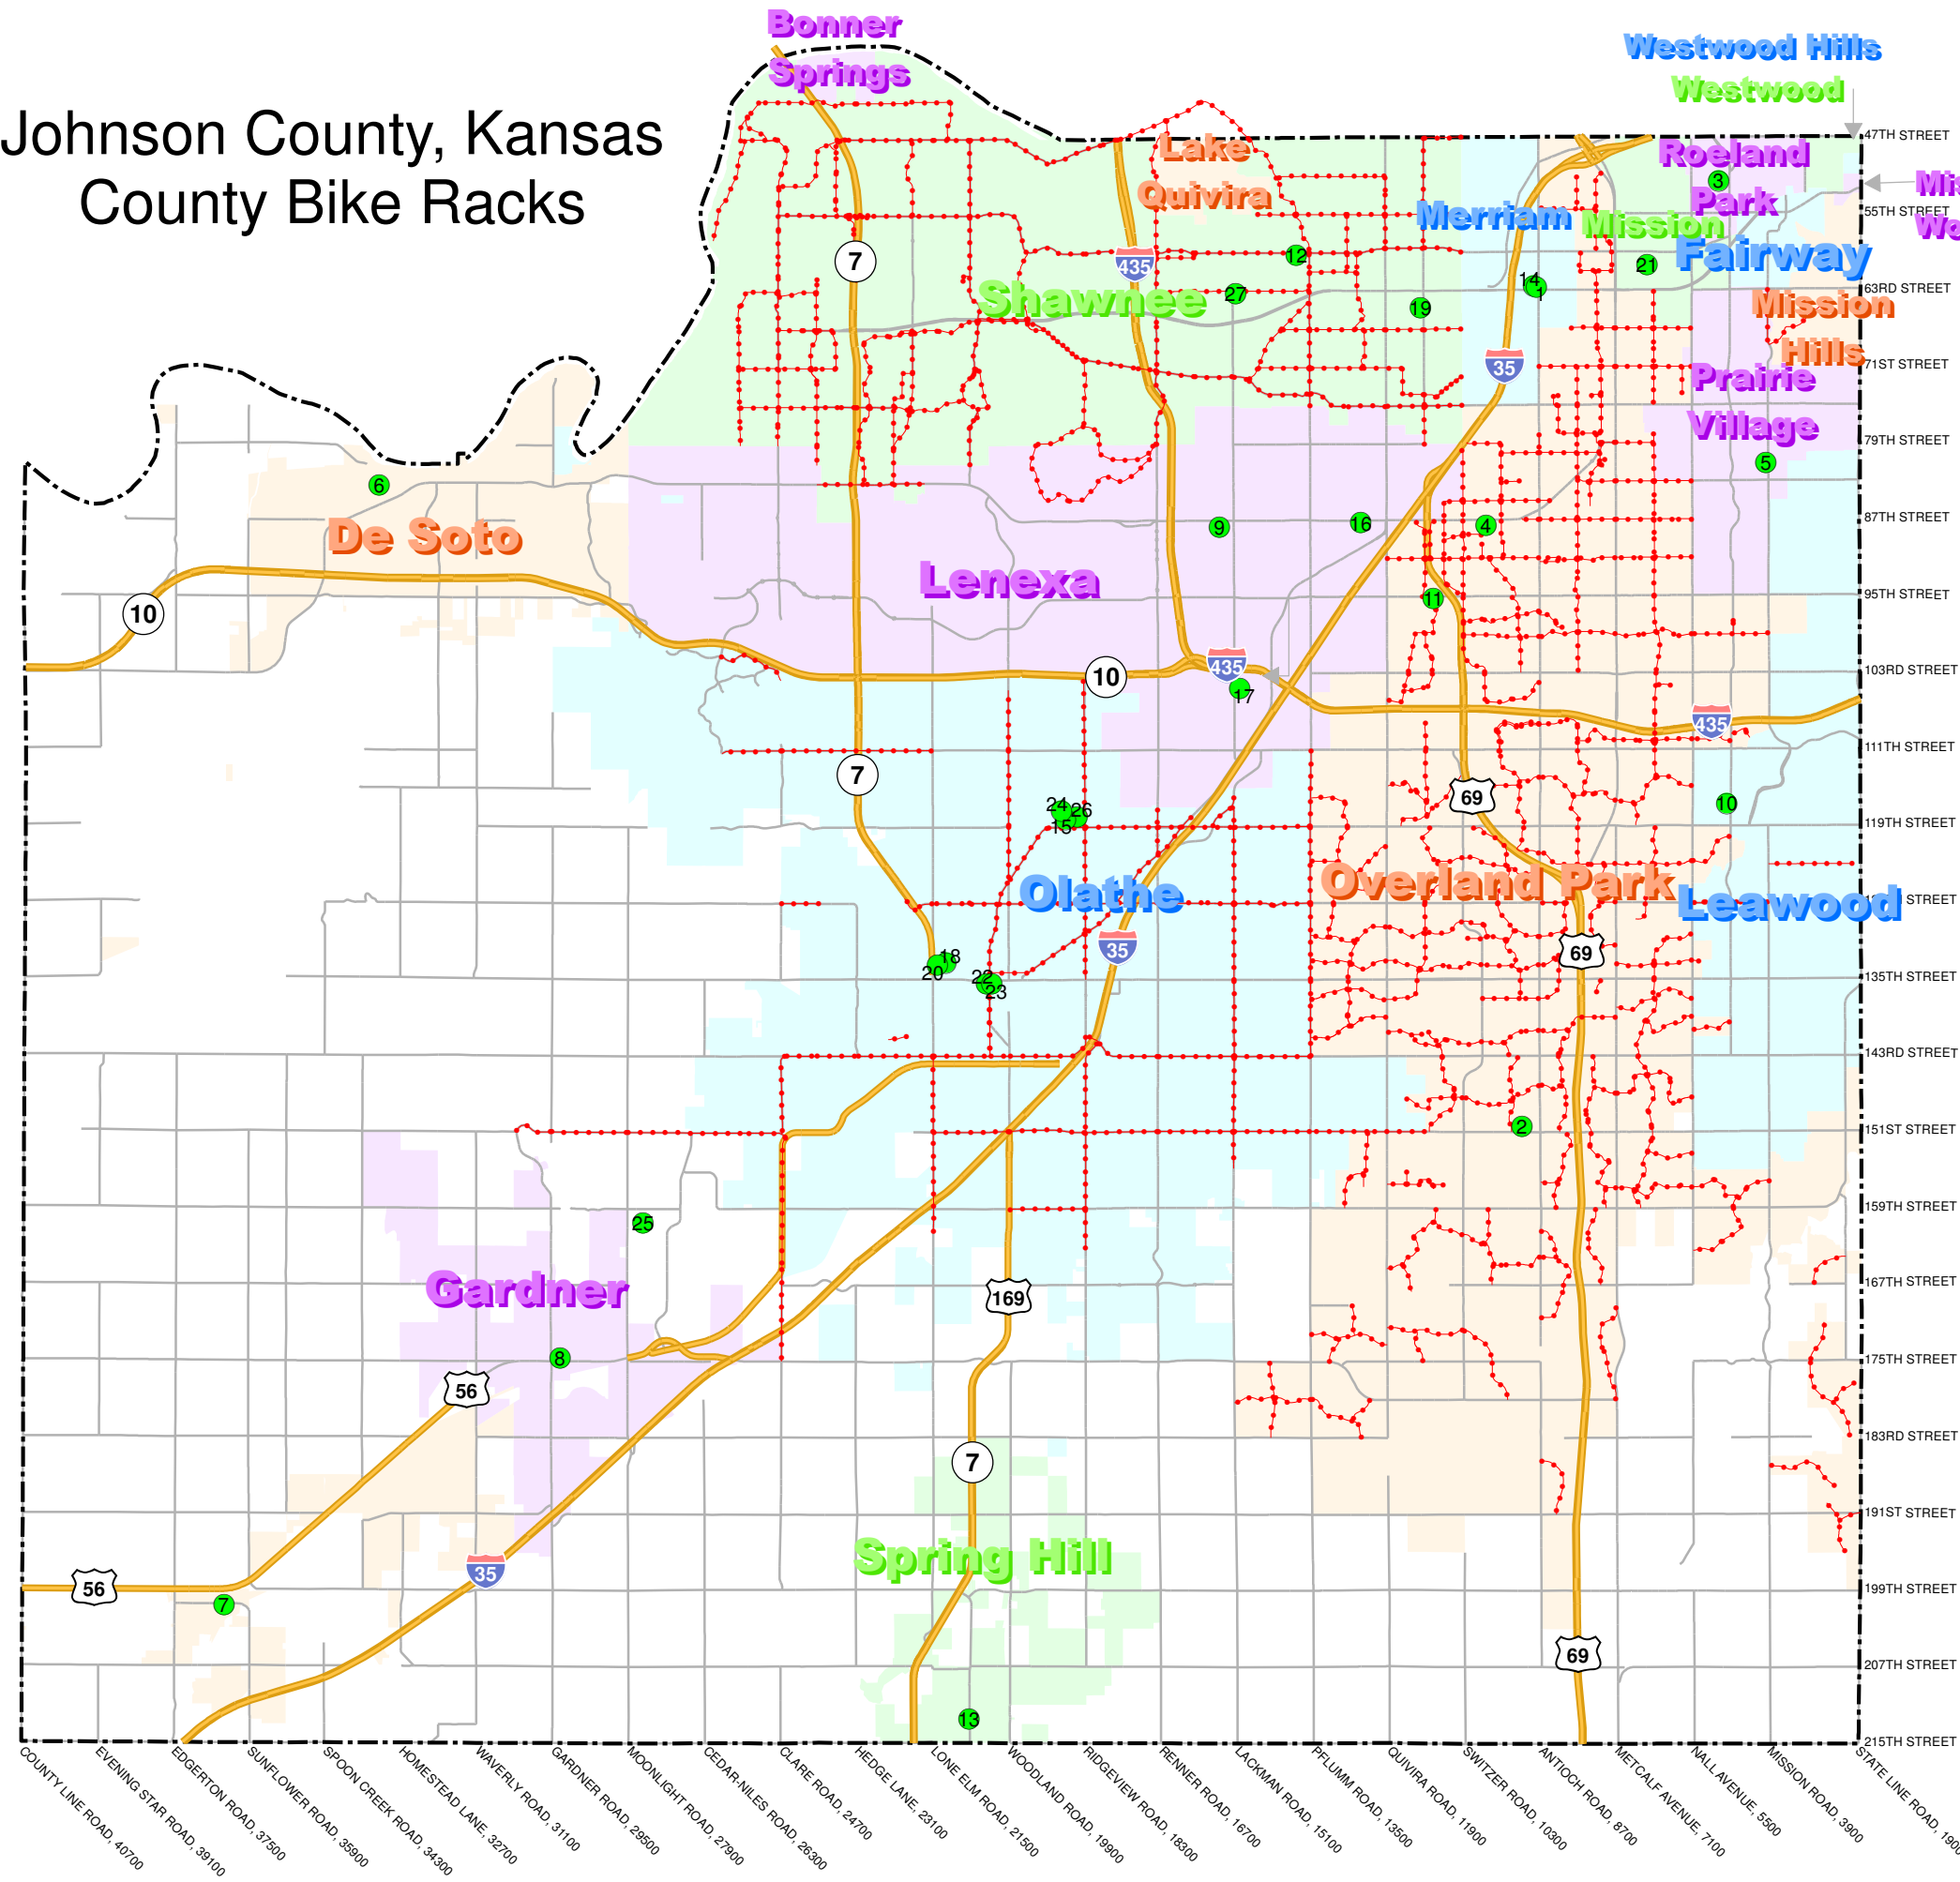

# Johnson County, Kansas County Bike Racks

**Legend**

- Bike Rack available
- - - Bike Routes

Map #	Building	Address
1	Antioch Library	8700 Shawnee Mission Parkway
2	Blue Valley Library	9000 W. 151st Street
3	Cedar-Roe Library	5120 Cedar
4	Central Resources Library	9875 W. 87th St.
5	Corinth Library	8100 Mission Road
6	De Soto Library	33145 W 83rd Street
7	Edgerton Library	319-321 E. Nelson Street
8	Gardner Library	137 E Shawnee
9	Lackman Library	15345 W. 87th Pkwy
10	Leawood Pioneer Library	4700 Town Center Drive
11	Oak Park Library	9500 Bluejacket
12	Shawnee Library	13811 Johnson Dr.
13	Spring Hill Library	109 S. Webster
14	Library Supplemental Support Bldg	6235 Slater
15	Health and Human Services Building	11875 S. Sunset
16	HS MultiService Center - North Central	12425 W. 87th Street Pkwy
17	Developmental Support Offices and Workshop	10501 Lackman Road
18	Juvenile Detention Center	915 W. Spruce
19	Mental Health Center - Community Support Services	6440 Nieman Road
20	Mental Health Center - Olathe	1125 W. Spruce
21	Mental Health Center, Dept. of Health & Environment, DMV	6000 Lamar Ave
22	Olathe Central Booking/Adult Detention Center	101 N. Kansas Ave
23	Courthouse	100 S. Kansas
24	County Communications Center	11880 Sunset Drive
25	Fred Allenbrand Criminal Justice Complex	27745 W. 159th Street
26	Sunset Office Building	11811 South Sunset Drive
27	Museum	6305 Lackman Road

For more detailed bike routes visit:  
<http://maps.jocogov.org/ims/?ls=wg&bm=3>