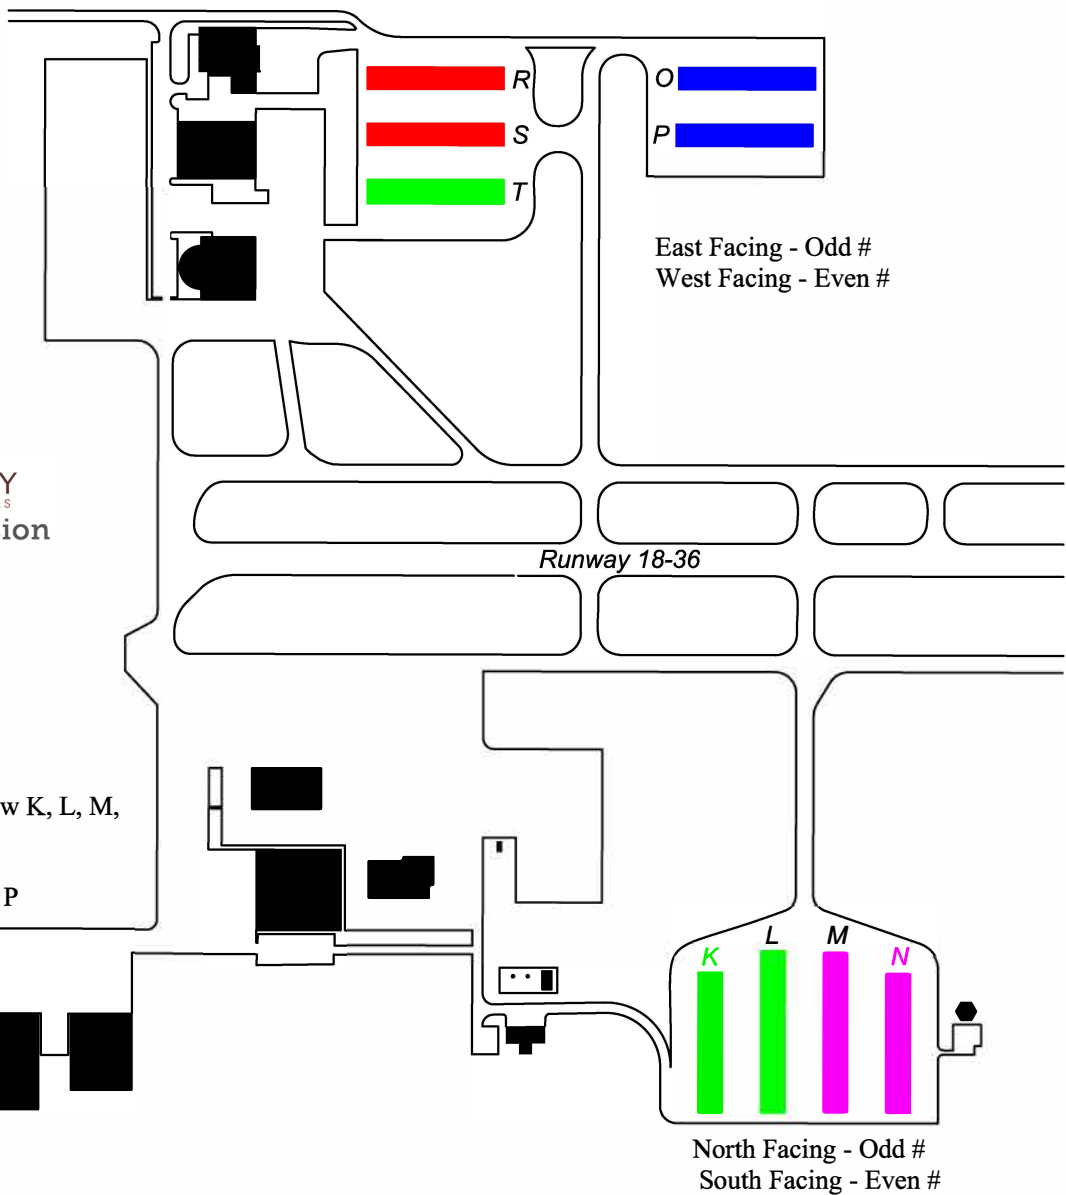

JOHNSON COUNTY EXECUTIVE AIRPORT

T-HANGAR MAP

JOHNSON COUNTY
KANSAS
Airport Commission