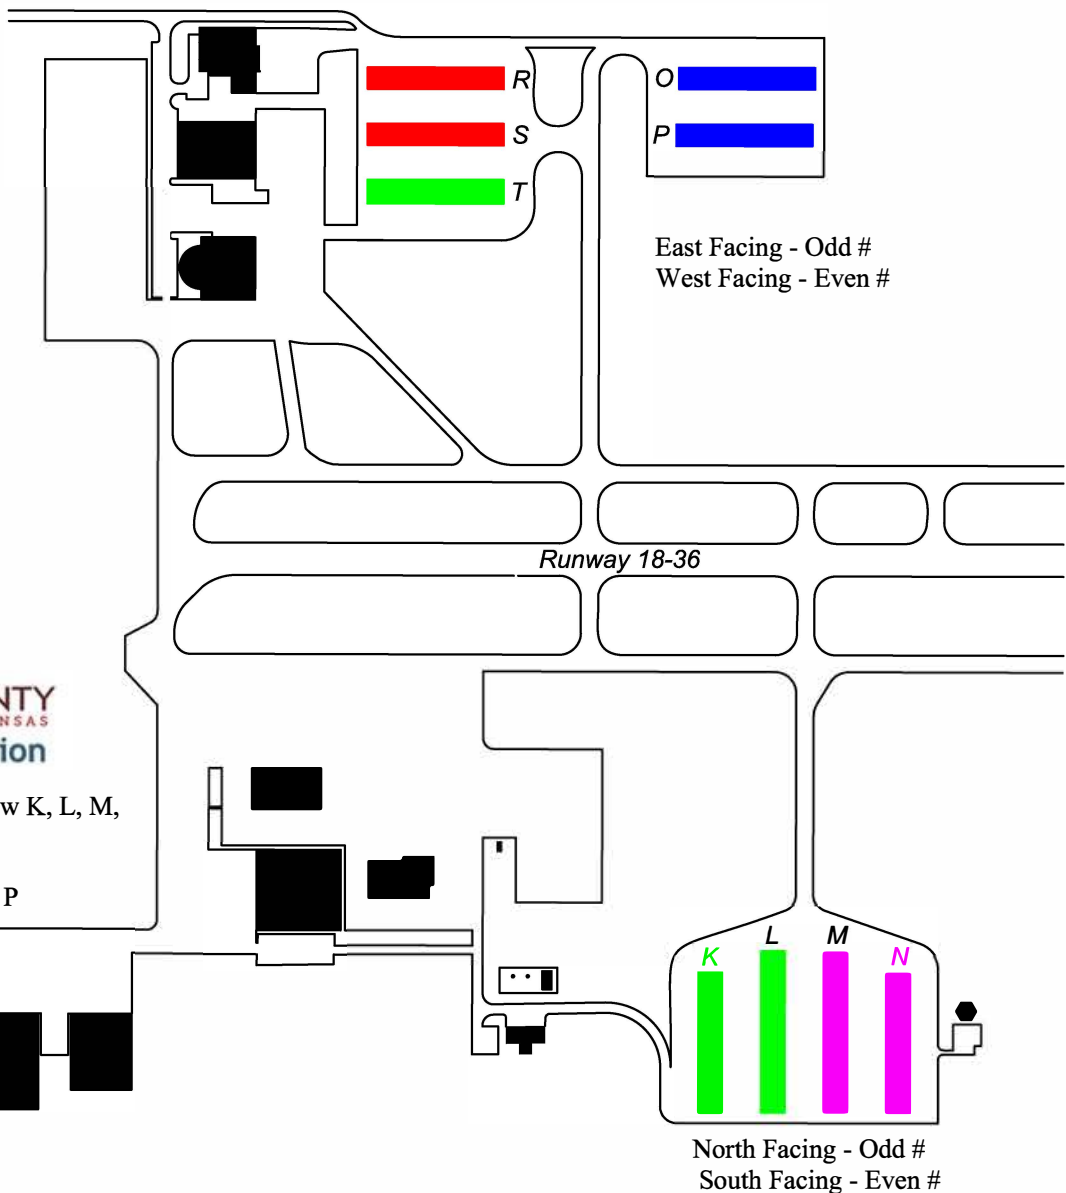

NORTH LOOP ROAD

South Facing - Odd #
North Facing - Even #

T-HANGAR MAP

Regular Size Hangars: Row A, D & E

Large Size Hangars: Row B & C

AERO
PLAZA

159th STREET

81

B

A

East Facing - Odd #
West Facing - Even #

CLOSED RUNWAY

RUNWAY 4-22

JOHNSON COUNTY EXECUTIVE AIRPORT

T-HANGAR MAP

JOHNSON COUNTY
KANSAS
Airport Commission

Regular Hangars: Row K, L, M,
N, O, R, S & T

Large Hangars: Row P

North Facing - Odd #
South Facing - Even #